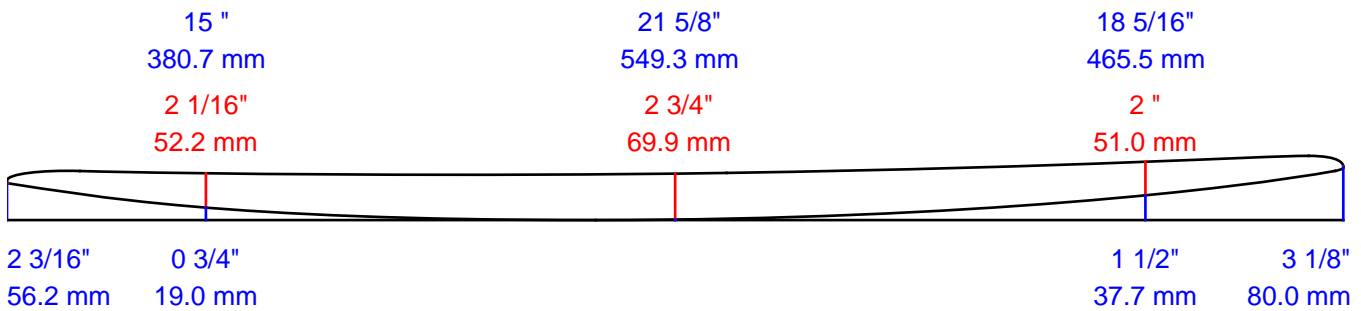

AKU SHAPER

Customer:

Date:

19 déc. 2013

Length:

6' 8 1/4" (2039.9)

Width:

21 3/4" (552.5)

Thickness:

2 3/4" (69.9)

Tail Stop:

35 7/16" (900.0)

File: The Scorpion III 6'8

Blank:

Designed by:

Measurements are center, one foot in and one foot back, over curve.